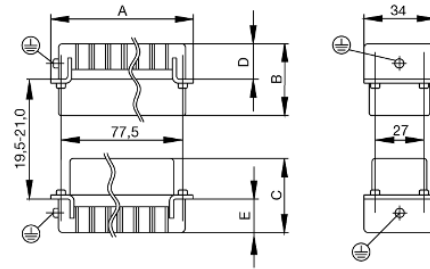

Weidmüller Interface GmbH & Co. KG
Klingenbergstraße 16
D-32758 Detmold
Germany
Fon: +49 5231 14-0
Fax: +49 5231 14-292083
www.weidmueller.com

Drawings

Tightening torques and screwing tools

Screw size	Connector type	Dia. tightening torque in Nm	Recommended blade inserts and AF size for hexagon socket
M 2.5	Signal contacts		
	S 6/6	0.5 - 0.55	SD 0.6 x 3.5 mm or PZO
	S 6/12	0.5 - 0.55	SD 0.6 x 3.5 mm or PZO
M 2.9 x 0.5	Fastening screws		
	HQ 4/2	0.8 (plastic) / 1.1 (metal)	SD 0.6 x 3.5 mm or PH0
	HQ 8	0.8 (plastic) / 1.1 (metal)	SD 0.6 x 3.5 mm or PH0
	HQ 17	0.8 (plastic) / 1.1 (metal)	SD 0.6 x 3.5 mm or PH0
M 3	Contact screws		
	HA 3	0.5 - 0.55	SD 0.5 x 3.0 mm
	HA 4	0.5 - 0.55	SD 0.5 x 3.0 mm
	HA 10 bis HA 48	0.5 - 0.55	SD 0.6 x 3.5 mm or PH0
	HE	0.5 - 0.55	SD 0.6 x 3.5 mm or PZO
	HVE	0.5 - 0.55	SD 0.6 x 3.5 mm or PZO
	Signal contacts:		
	S 4/2	0.5 - 0.55	SD 0.6 x 3.5 mm or PZO
	S 4/8	0.5 - 0.55	SD 0.6 x 3.5 mm or PZO
	PE connection via female contact		
	S 4	0.5 - 0.8	SD 0.6 x 3.5 mm
	ConCept modular frame, metal	0.5 - 0.55	SD 0.6 x 3.5 mm
	PE terminal		
	HQ 5	0.5 - 0.55	SD 0.6 x 3.5 or 0.8 x 4 mm
	HQ 7	0.5 - 0.55	SD 0.6 x 3.5 or 0.8 x 4 mm
	Fastening screws	0.5 - 0.55	SD 0.6 x 3.5 mm or PZO
	Guide pin	0.5 - 0.55	SD 0.6 x 3.5 mm or PZO
	Guide bush	0.5 - 0.55	SD 0.6 x 3.5 mm or PZO
	Coding pins	0.5 - 0.55	SD 0.6 x 3.5 mm or PZO
	M 4	Contact screws	
HSB		1.2 - 1.5	SD 0.6 x 3.5 or 0.8 x 4 mm or PZ1
PE connection via male contact			
S 4		0.5 - 0.8	SD 0.6 x 3.5 mm
ConCept modular frame, metal		1.2 - 1.5	SD 0.6 x 3.5 mm
PE terminal			
HA		1.2 - 1.5	SD 0.6 x 3.5 or 0.8 x 4 mm or PH1
HE		1.2 - 1.5	SD 0.6 x 3.5 or 0.8 x 4 mm or PH1
HEE		1.2 - 1.5	SD 0.6 x 3.5 or 0.8 x 4 mm or PH1
HVE		1.2 - 1.5	SD 0.6 x 3.5 or 0.8 x 4 mm or PH1
HD		1.2 - 1.5	SD 0.6 x 3.5 or 0.8 x 4 mm or PZ1
HDD		1.2 - 1.5	SD 0.6 x 3.5 or 0.8 x 4 mm or PZ1
S 6/6 (for signal contacts)		1.2 - 1.5	0.8 x 4 mm or PZ1
ConCept modular frame, plastic		1.2 - 1.5	0.8 x 4 mm or PZ1
M 5		PE terminal	
	HSB	2 - 2.5	SD 1 x 5.5 mm or PZ2
	S 4/0 (Screw connection)	2 - 2.5	SD 1.2 x 6.5 mm or PH2
	S 4/0 (Axial screw connection)	2 - 2.5	SD 0.8 x 4 mm or PZ 2
	S 4/2	2 - 2.5	SD 1.2 x 6.5 mm or PH2
	S 4/8	2 - 2.5	SD 1.2 x 6.5 mm or PH2
	S 6/12	2 - 2.5	SD 0.8 x 4 mm or PZ 2
	S 6/36	2 - 2.5	SD 1.2 x 6.5 mm or PH2
	S 8/24	2 - 2.5	SD 1.2 x 6.5 mm or PH2
	S 12/2	2 - 2.5	SD 1.2 x 6.5 mm or PH2
	M 6	Power contacts	
S 4/0 (Screw connection)		1.2 (1.5 mm ²) / 2 (2.5 mm ²) / 3 (4-16 mm ²)	SD 0.8 x 4 mm
S 4/2		1.2 (1.5 mm ²) / 2 (2.5 mm ²) / 3 (4-16 mm ²)	SD 0.8 x 4 mm
S 4/8		1.2 (1.5 mm ²) / 2 (2.5 mm ²) / 3 (4-16 mm ²)	SD 0.8 x 4 mm
M 7 x 0.75	Power contacts		
	S 4	1.1 - 1.7	SW 2
	S 6/6 (+ PE)	6 - 8	SW 4
M 8 x 0.75	Power contacts		
	S 6/12	1.1 - 1.7	SW 2
	S 8/0 (+ PE)	6 (10-16 mm ²) - 7 (25 mm ²)	SW 4
M10 x 1	Power contacts		
	S 4/0 (Axial connection)	2 - 3	SW 3